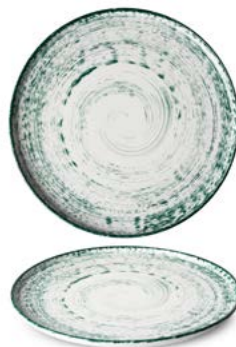

Optimo
hand painted

Optima hand painted Spin

cobalt
X9083

brown
X9084

red
X9085

green
X9086

gray
X9087

available on this shapes:

OPT2129
plate flat 29 cm

OPT2126
plate flat 26 cm

OPT2120
plate flat 20 cm

OPT1927
pasta plate 27 cm

Optima
hand painted
Eddy

cobalt
X9078

brown
X9079

red
X9080

green
X9081

gray
X9082

available on this shapes:

Optima hand painted Picnic

available on this shapes:

OPT2129
plate flat 29 cm

OPT2126
plate flat 26 cm

OPT2120
plate flat 20 cm