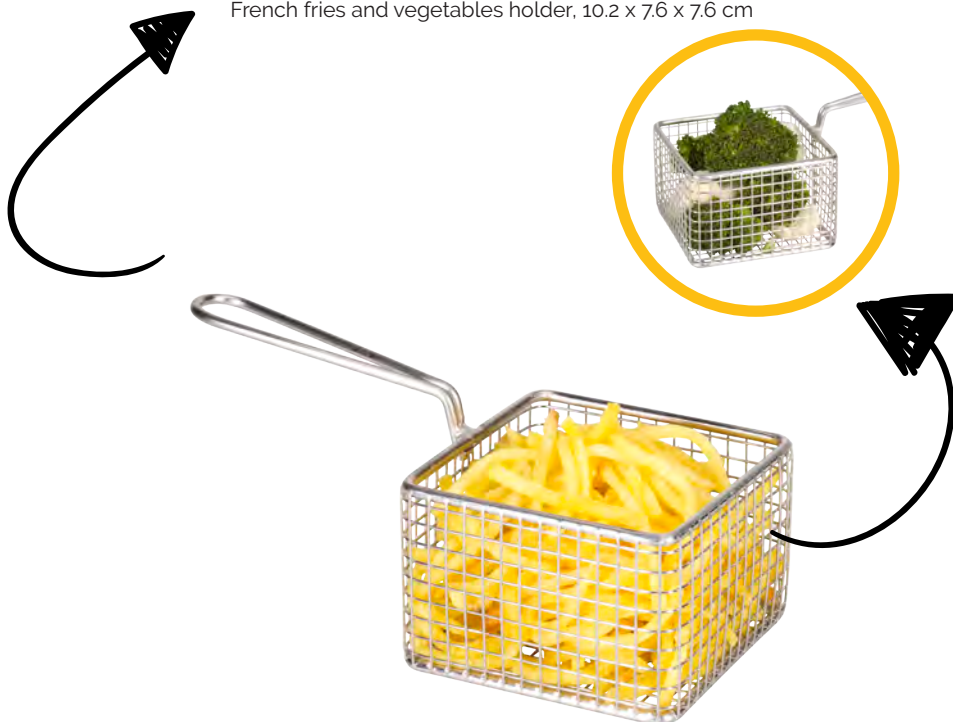

Pommesfrites halter

French fries and vegetables holder, 10.2 x 7.6 x 7.6 cm